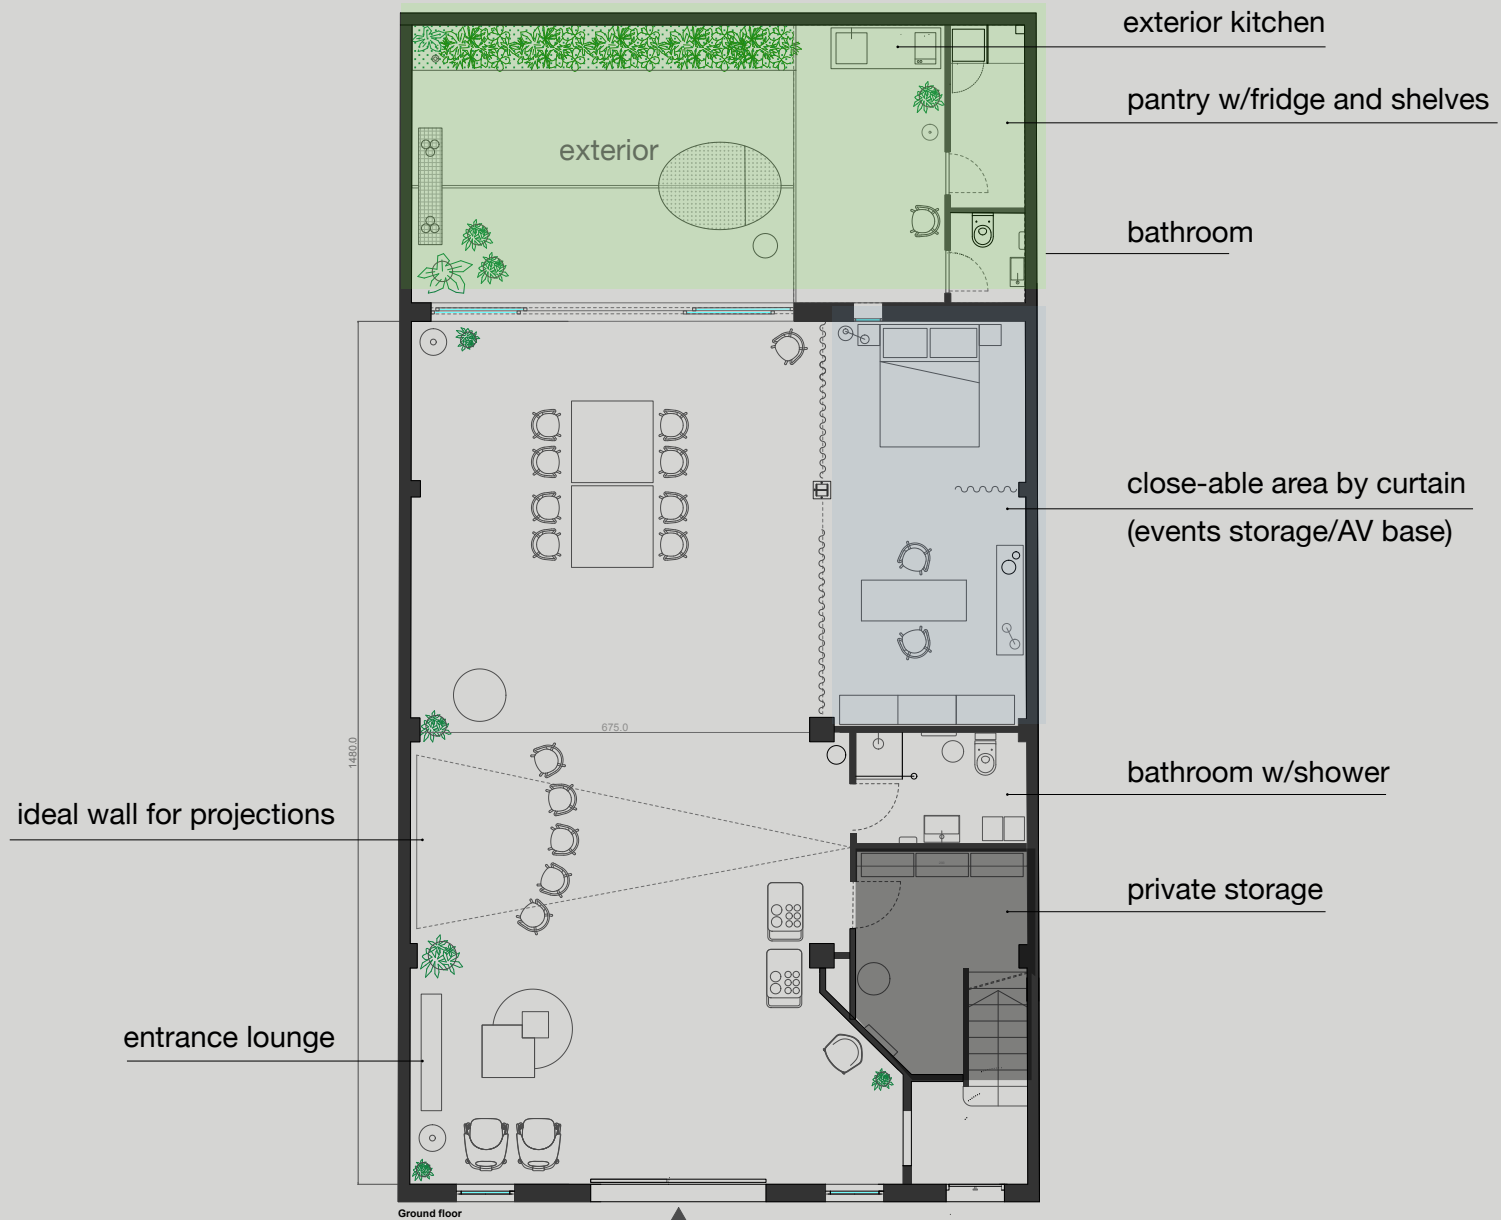

# The venue

# The venue

Total area: 225 sqm  
Interior: 175 sqm  
Exterior: 50 sqm  
Bathrooms: 2 (1 with shower)

Location:  
110 Mallorca (google maps)  
Carrer de n'Antoni Fluxa 110  
07300 Inca  
Mallorca